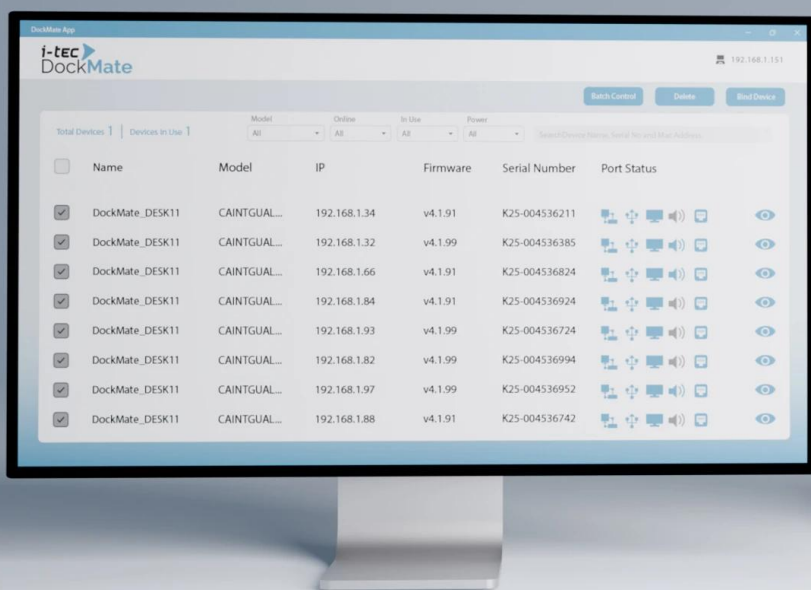

Modern Intelligent docking station with remote management capabilities

Dokovací stanice s technologií **Thunderbolt™ 4** nabízí komplexní řešení pro připojení notebooků a tabletů s porty **USB-C, USB4 nebo Thunderbolt™ 3/4/5**. Díky dedikovanému **LAN portu** umožňuje volitelnou vzdálenou správu IT administrátorům – dokovací stanici lze ovládat odkudkoliv bez nutnosti připojení k hostitelskému zařízení, stačí pouze napájení a síťové připojení. Software pro vzdálenou správu je dostupný jako volitelný doplněk pro počítače s **Windows 10/11**.

Stanice podporuje připojení až **dvou externích 4K monitorů při 60 Hz** nebo jednoho **8K displeje při 30 Hz**. K dispozici jsou **2x DisplayPort** a **1x Thunderbolt™ 4 port**, který nabízí buď 8K video výstup, nebo ultrarychlý datový přenos až **40 Gb/s**. Pro nabíjení připojeného notebooku nebo tabletu poskytuje **Power Delivery až 90 W**.