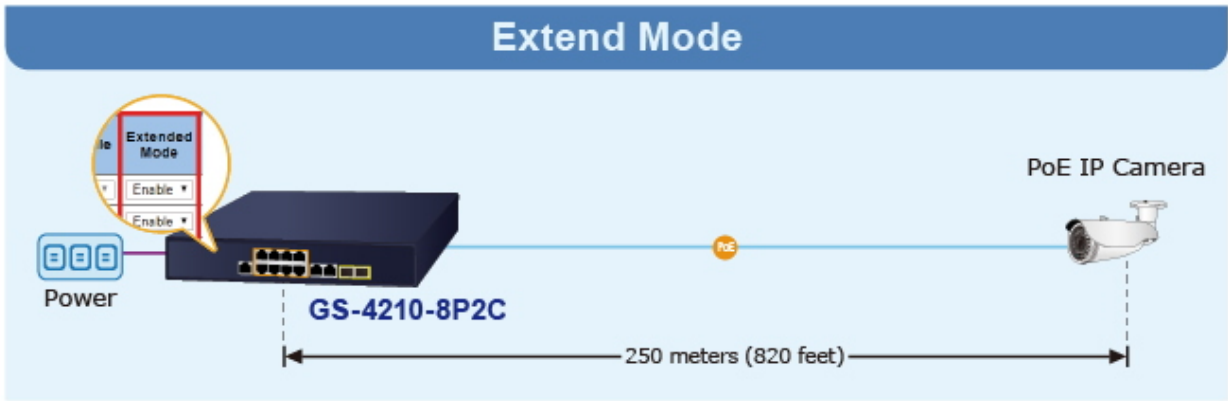

Automatically Reboot Every Friday 23:00

PoE
ON OFF ON

CPU/Buffer
Load 85%

CPU/Buffer
Load 10%

PoE PT Camera

1000BASE-T UTP with PoE

10BASE-T UTP with PoE

High Scalability & Best Security for Today's Wireless Networking Solution