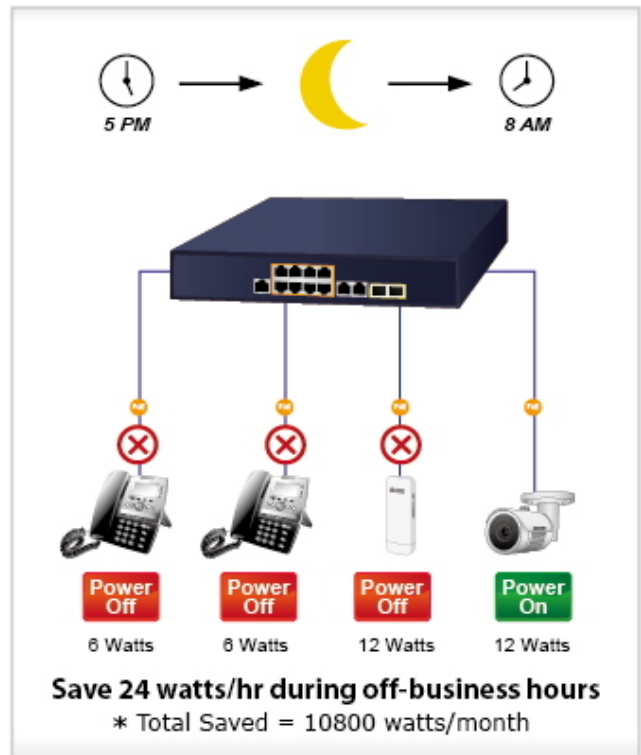

Automatically Reboot Every Friday 23:00

PoE
ON OFF ON

CPU/Buffer
Load 85%

CPU/Buffer
Load 10%

PoE PT Camera

1000BASE-T UTP with PoE

10BASE-T UTP with PoE

High Scalability & Best Security for Today's Wireless Networking Solution