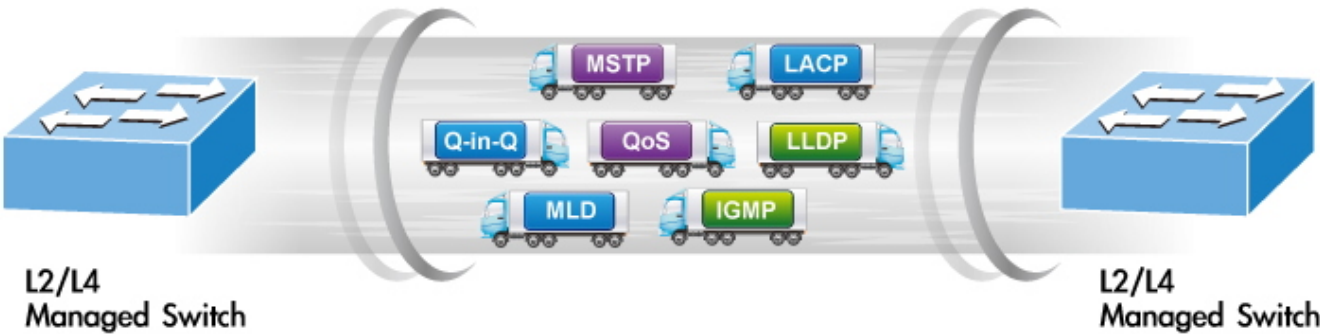

Automatically Reboot Every Friday 23:00

PoE
ON OFF ON

CPU/Buffer
Load 85%

CPU/Buffer
Load 10%

PoE PT Camera

1000BASE-T UTP with PoE

10BASE-T UTP with PoE

High Scalability & Best Security for Today's Wireless Networking Solution