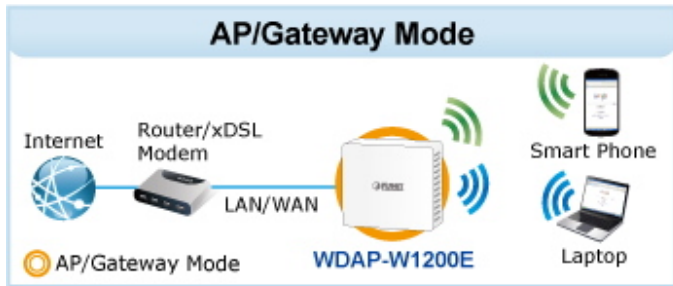

WAVE 1
SU-MIMO
 Serving one user at a time

WAVE 2
MU-MIMO
 Serving multiple users simultaneously

WDAP-W1200E Data Transmission Rates **1200Mbps**

Wi-Fi Hotel Networking

PLANET NMS Controller

(86 x 86mm box not included)

2.4GHz 802.11n 5GHz 802.11ac

Easily remove cover

to see LED indicators for port connection statuses.