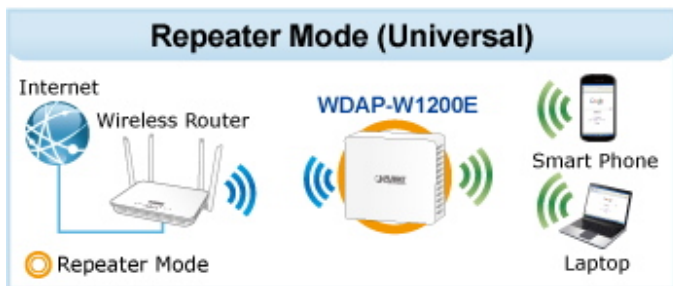

WAVE 1
SU-MIMO
 Serving one user at a time

WAVE 2
MU-MIMO
 Serving multiple users simultaneously

WDAP-W1200E Data Transmission Rates **1200Mbps**

Wi-Fi Hotel Networking

PLANET NMS Controller

(86 x 86mm box not included)

2.4GHz 802.11n 5GHz 802.11ac

Easily remove cover

to see LED indicators for port connection statuses.