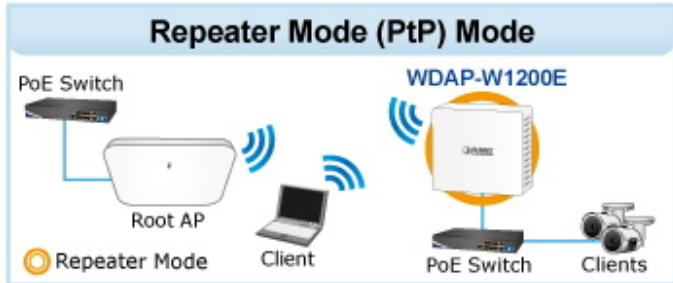

WAVE 1
SU-MIMO
 Serving one user at a time

WAVE 2
MU-MIMO
 Serving multiple users simultaneously

WDAP-W1200E Data Transmission Rates **1200Mbps**

Wi-Fi Hotel Networking

PLANET NMS Controller

(86 x 86mm box not included)

2.4GHz 802.11n 5GHz 802.11ac

Easily remove cover

to see LED indicators for port connection statuses.